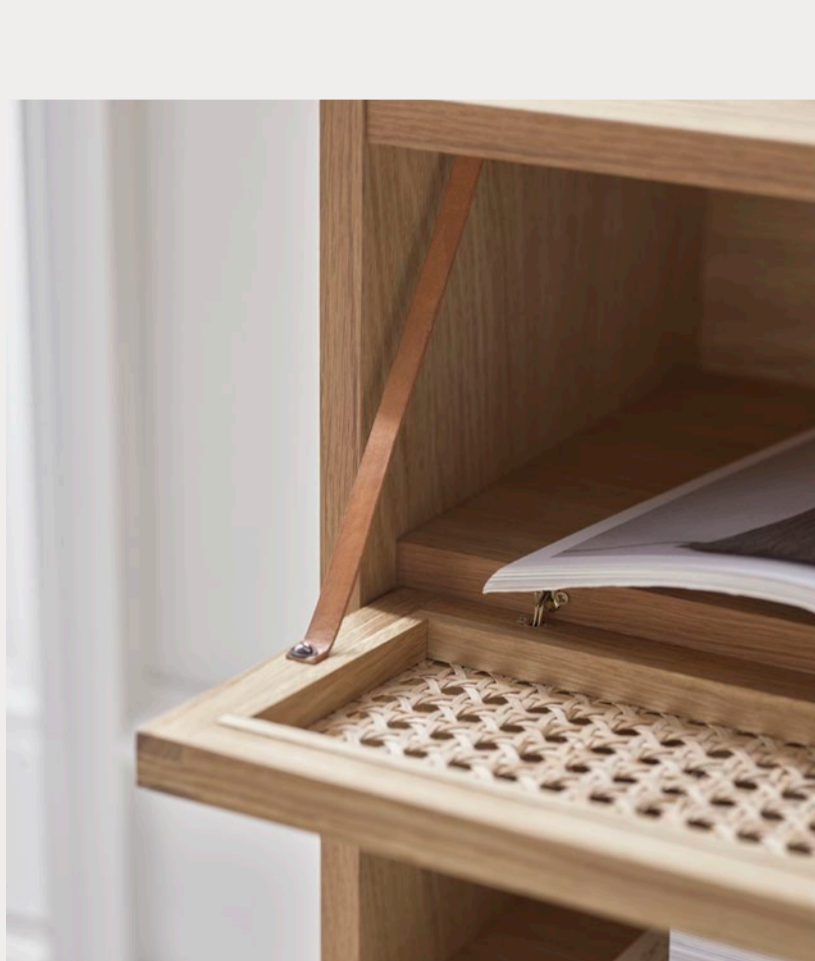

The Bedroom by Bolia

The bedroom is a sanctuary, a space dedicated to relaxation, where you can recharge your batteries and get ready for a new day. For the first time, Bolia takes over this space, which is synonymous of peace and serenity with, among others, three design series: Haven, Cana and Soft Collection.

Haven Series

Haven Series features only new designs: a bed frame, headboard and mirror. The minimalist bed frame and mirror is made of solid, FSC™-certified oak (FSC™ C165134). Its structure is reminiscent of Japanese furniture, with its wide and low shape. It has a functional space to place a coffee or a book. To complete it, the designers Steffensen & Würtz have designed a soft and welcoming headboard as well as a mirror highlighting the delicacy of natural, solid and durable materials. The final touch to this daily haven of peace.

Cana Series

The Cana series was launched last year. Each model features an airy wicker front that creates an iconic, light and calm look. This year, the collection offers a bedside table and a chest of drawers and is designed, once again, by the Danish design duo Steffensen & Würtz. The designers have found inspiration in the Danish seaside hotels' characteristic tranquility, where peacefulness and authenticity create a very special atmosphere. The result is pieces of great elegance, both functional and aesthetic.