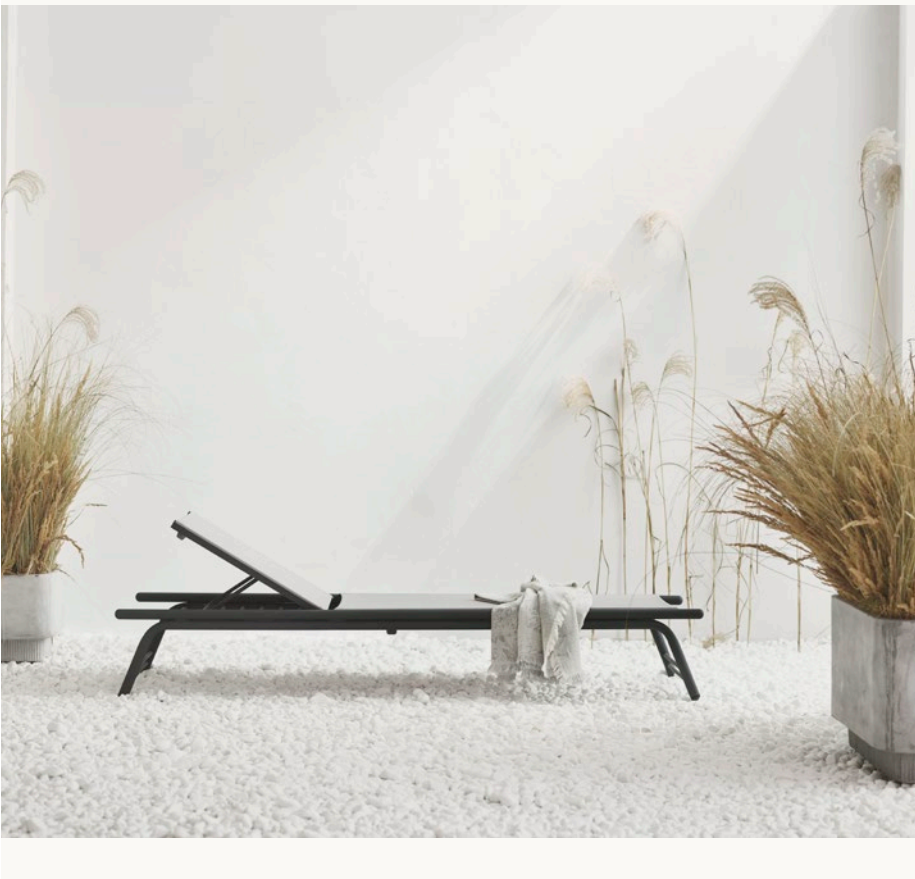

## Relaxing outdoors A selection of outdoor pieces by Bolia

This spring, the sophisticated silhouettes of the Sling lounge chair and the Calm pouf complete the Bolia Outdoor Collection, launched in 2020. Next to these new pieces are classics like the Orlando Outdoor sofa, now available in beige, the Conwy rug, and the Highlands planter series: so many beautiful designs intended to create a relaxing outdoor space, ahead of the sunny days.

### Sling Lounge Chair

The minimalist touches of the Sling lounge chair are enhanced by quality craftsmanship evolving around sustainable elements. A visual blend of rigidity and softness, with its straight lines formed by rounded tubes and arched feet, Sling stands out for its sophisticated, elegant and modern silhouette. Stable and solid, with cushions that add the final touch between comfort and aesthetics.

### Orlando Outdoor Modular Sofa

Originally designed for indoor use, and then launched in 2020 in an outdoor version, the Orlando modular sofa is ideal to enjoy friendly evenings or peaceful moments in the utmost comfort. The designers, Karl Rüdiger and Tonny Glismann, wanted to design a flexible sofa that could include multitude of modules, as well as smaller seating areas with only one or two pieces as the comfortable backdrop. This series aluminium frame, Pantera foam and Leaf fabric in two shades of grey make up this series suitable for outdoor use. Previously only available in dark and light grey, this spring, Orlando Outdoor is now available in a soothing sand beige.

### Conwy Rug

The Conwy outdoor rug will be ideal to complete any outdoor space. Handmade from 90% jute and 10% wool, the Conwy outdoor rug presents a natural, Nordic and rustic expression, while the two materials of which it is made create an unexpected contrast. Available in several colours and sizes, it can be adapted to the needs and characteristics of the outdoor space in question and adds a warm and comfortable touch under a sofa or coffee table.