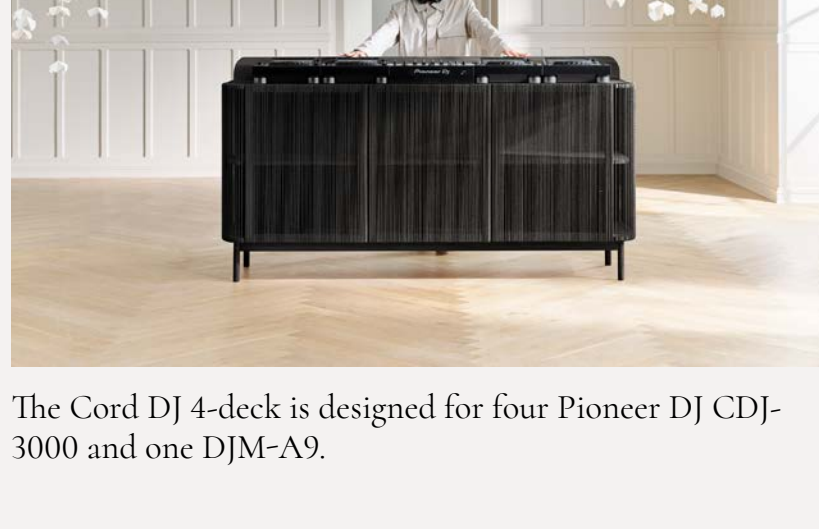

The Cord DJ 4-deck is designed for four Pioneer DJ CDJ-3000 and one DJM-A9.

[Cord DJ Series](#)