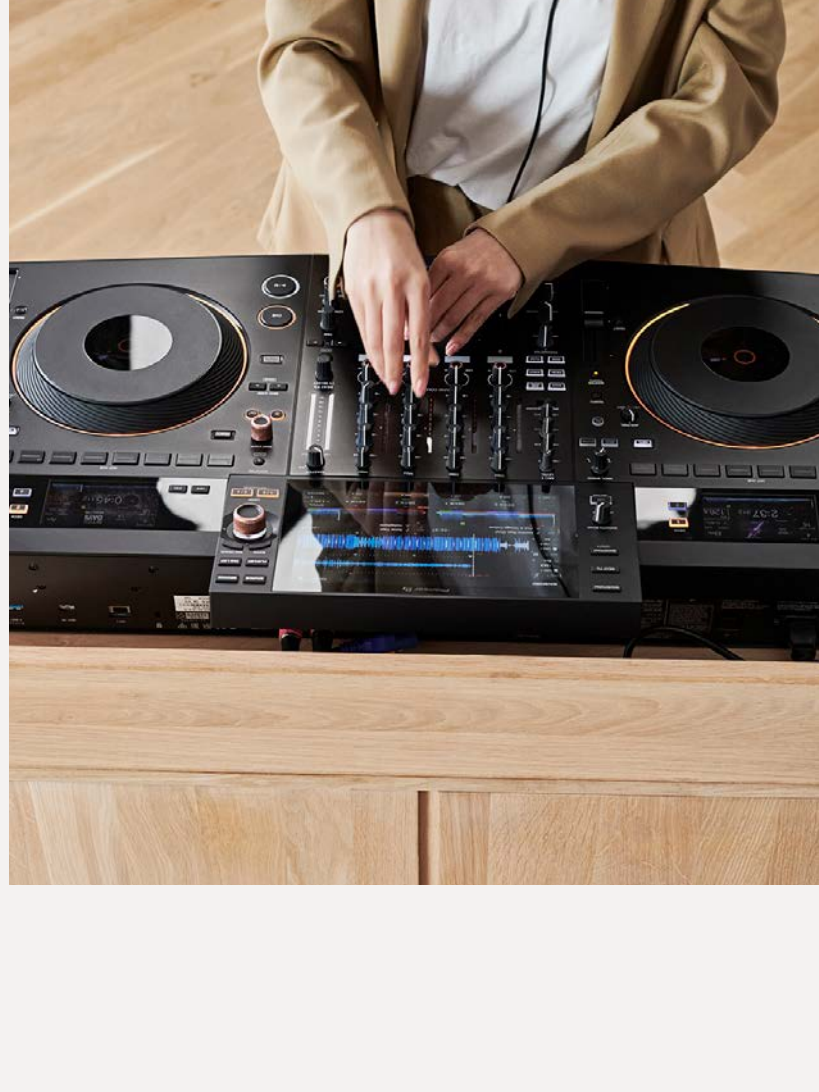

Bolia.com

Bolia.com is a Danish design company with 82 design stores across Europe as well as online shops in 30 countries and exclusive dealers in more than 50 countries around the world.

The Bolia design collective includes world-renowned international designers who share a passion for longevity, handcrafted quality, and sustainable solutions. In close collaboration, two annual collections are created; always inspired by the ever-changing Scandinavian landscapes, and with every design tailor-made to fit the customer's needs

Press kit

[Download text and images here](#)

Contact

PR & Communication

PR@bolia.com