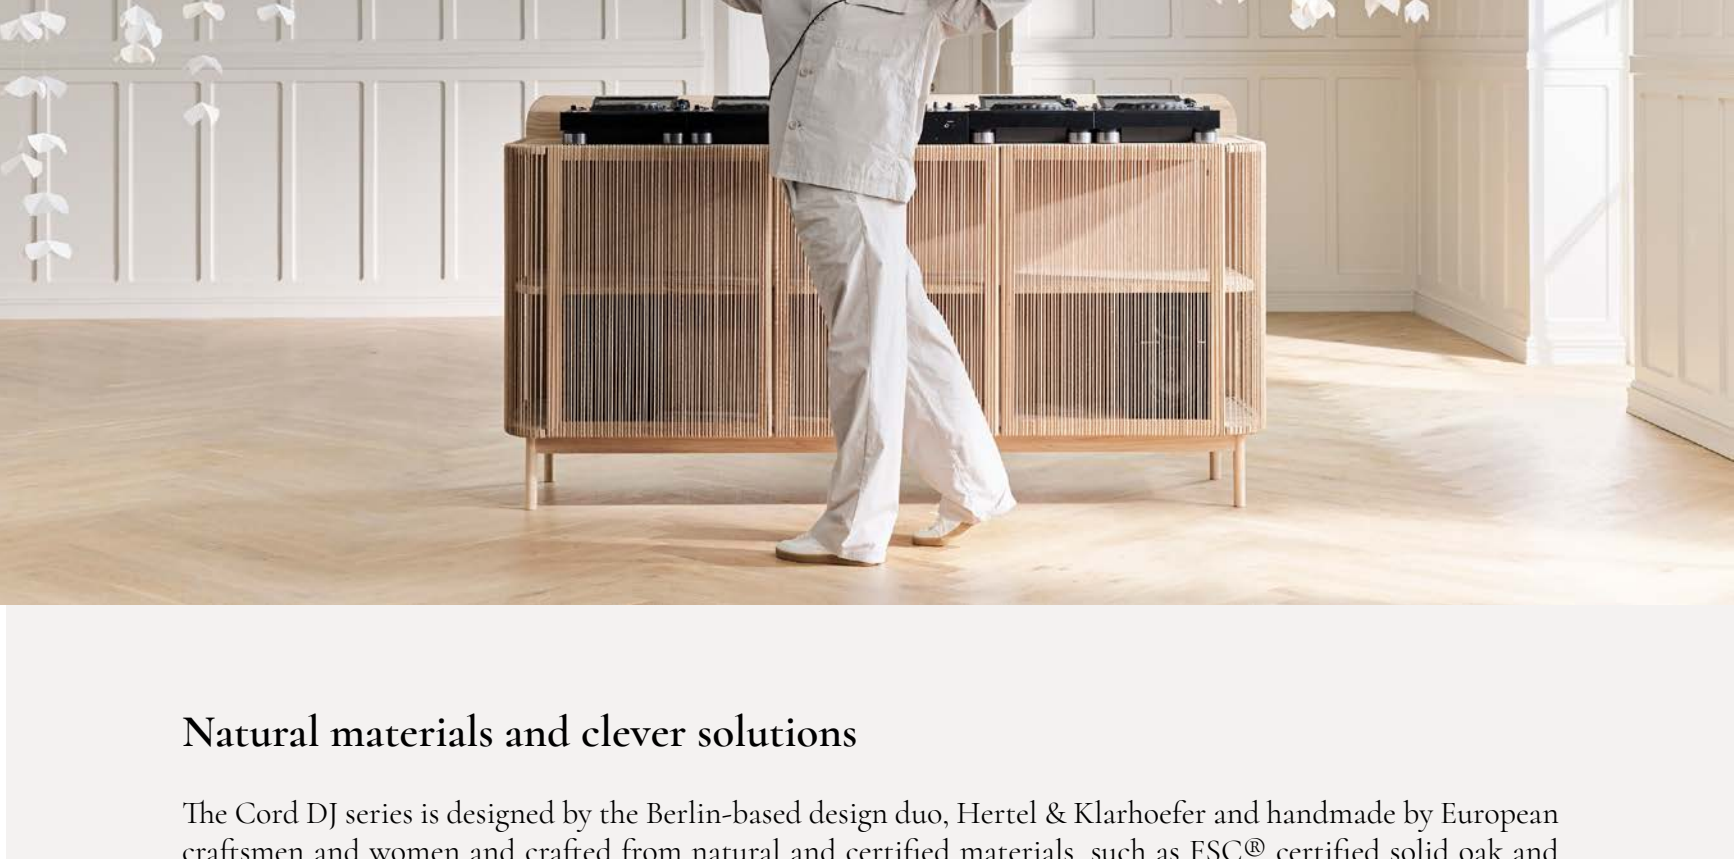

Natural materials and clever solutions

The Cord DJ series is designed by the Berlin-based design duo, Hertel & Klarhoefer and handmade by European craftsmen and women and crafted from natural and certified materials, such as FSC® certified solid oak and organic paper braid.

[Explore the collab here](#)