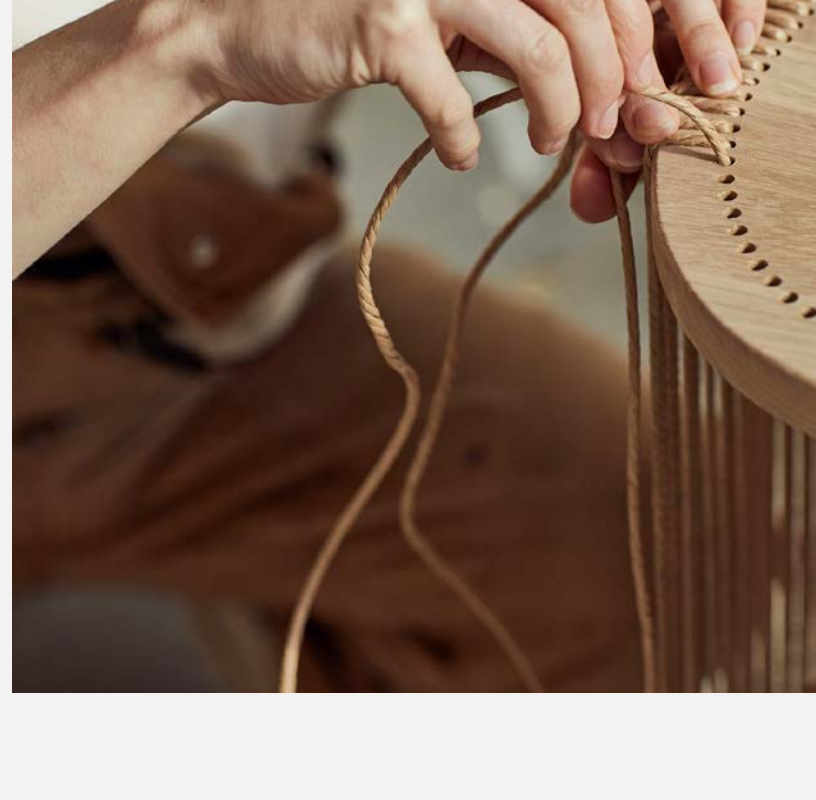

Bolia.com

Pioneer DJ

Pioneer DJ & Bolia

A new exclusive collaboration

Pioneer DJ, the world's leading brand for professional DJ equipment, and Bolia.com, the Scandinavian design company, have joined forces to create an exclusive furniture collection that blurs the lines between the vibrant club scene and the soothing ambiance of home.

The collaboration is designed to liberate creativity and inspire music lovers to express their creativity through new and innovative technology and design. The result of this collaboration is the exclusive Cord DJ furniture collection which is designed to perfectly fit and showcase the newly released Pioneer DJ equipment in a sophisticated, natural, and elegant way.

Japanese aesthetics meet Scandinavian design

As Pioneer DJ originates in Japan, and Bolia is rooted in Denmark, it has been a natural choice to combine and express the distinct design elements these two cultures have in common: Simplicity, crafted details, organic shapes, natural materials, tranquility, and muted colours. This fusion of the Japanese and the Scandinavian design traditions is also known as the Japandi interior style.

A beautiful example is the braided paper cords, which allows the music from the elegantly stored speakers to pass flawlessly and holds a clear reference to both Japanese and Danish design traditions.

Natural materials and clever solutions

The Cord DJ series is designed by the Berlin-based design duo, Hertel & Klarhoefer and handmade by European craftsmen and women and crafted from natural and certified materials, such as FSC® certified solid oak and organic paper braid.

[Explore the collab here](#)

Designed for music lovers and creators